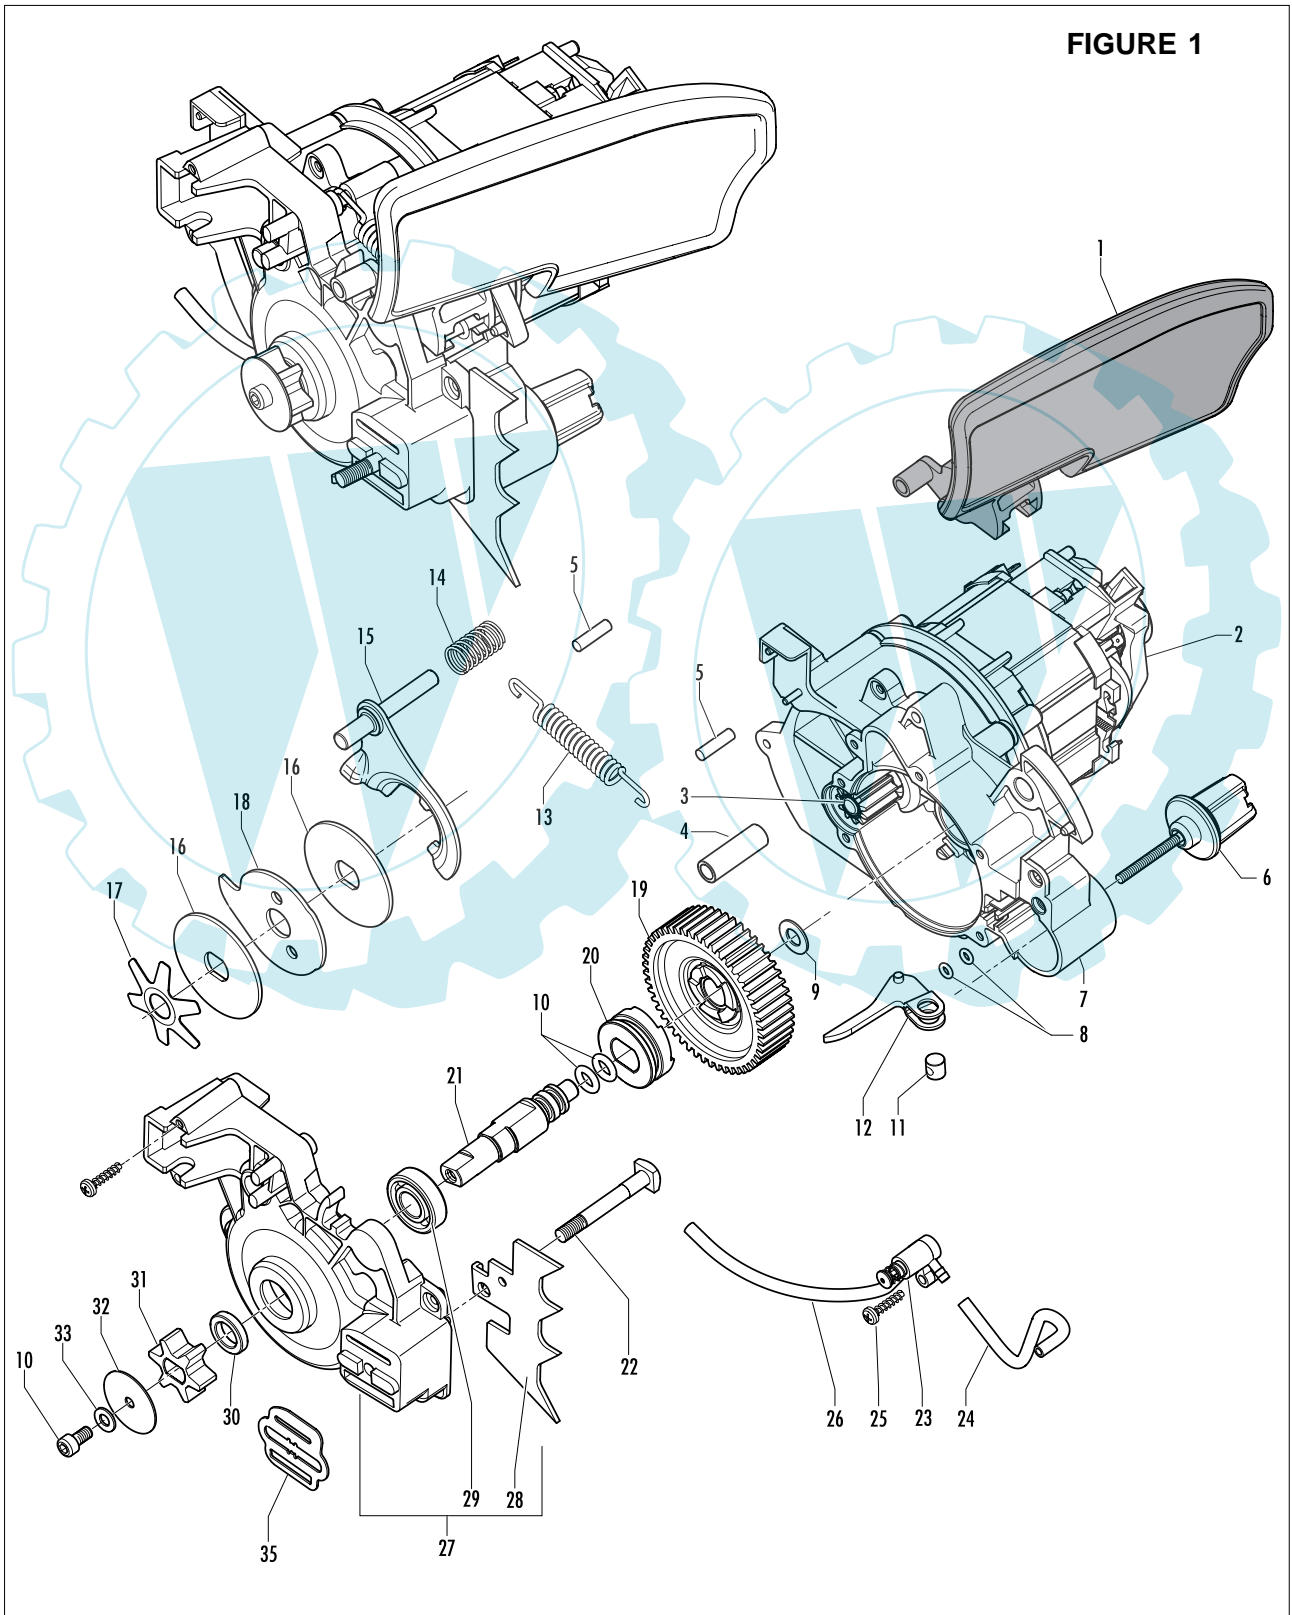

brand	PARTNER

date	MAR/03	SHEET 1/4

Model	Prefix
P 1840 ASSY UK	01

Product number
953900444

FIGURE 1