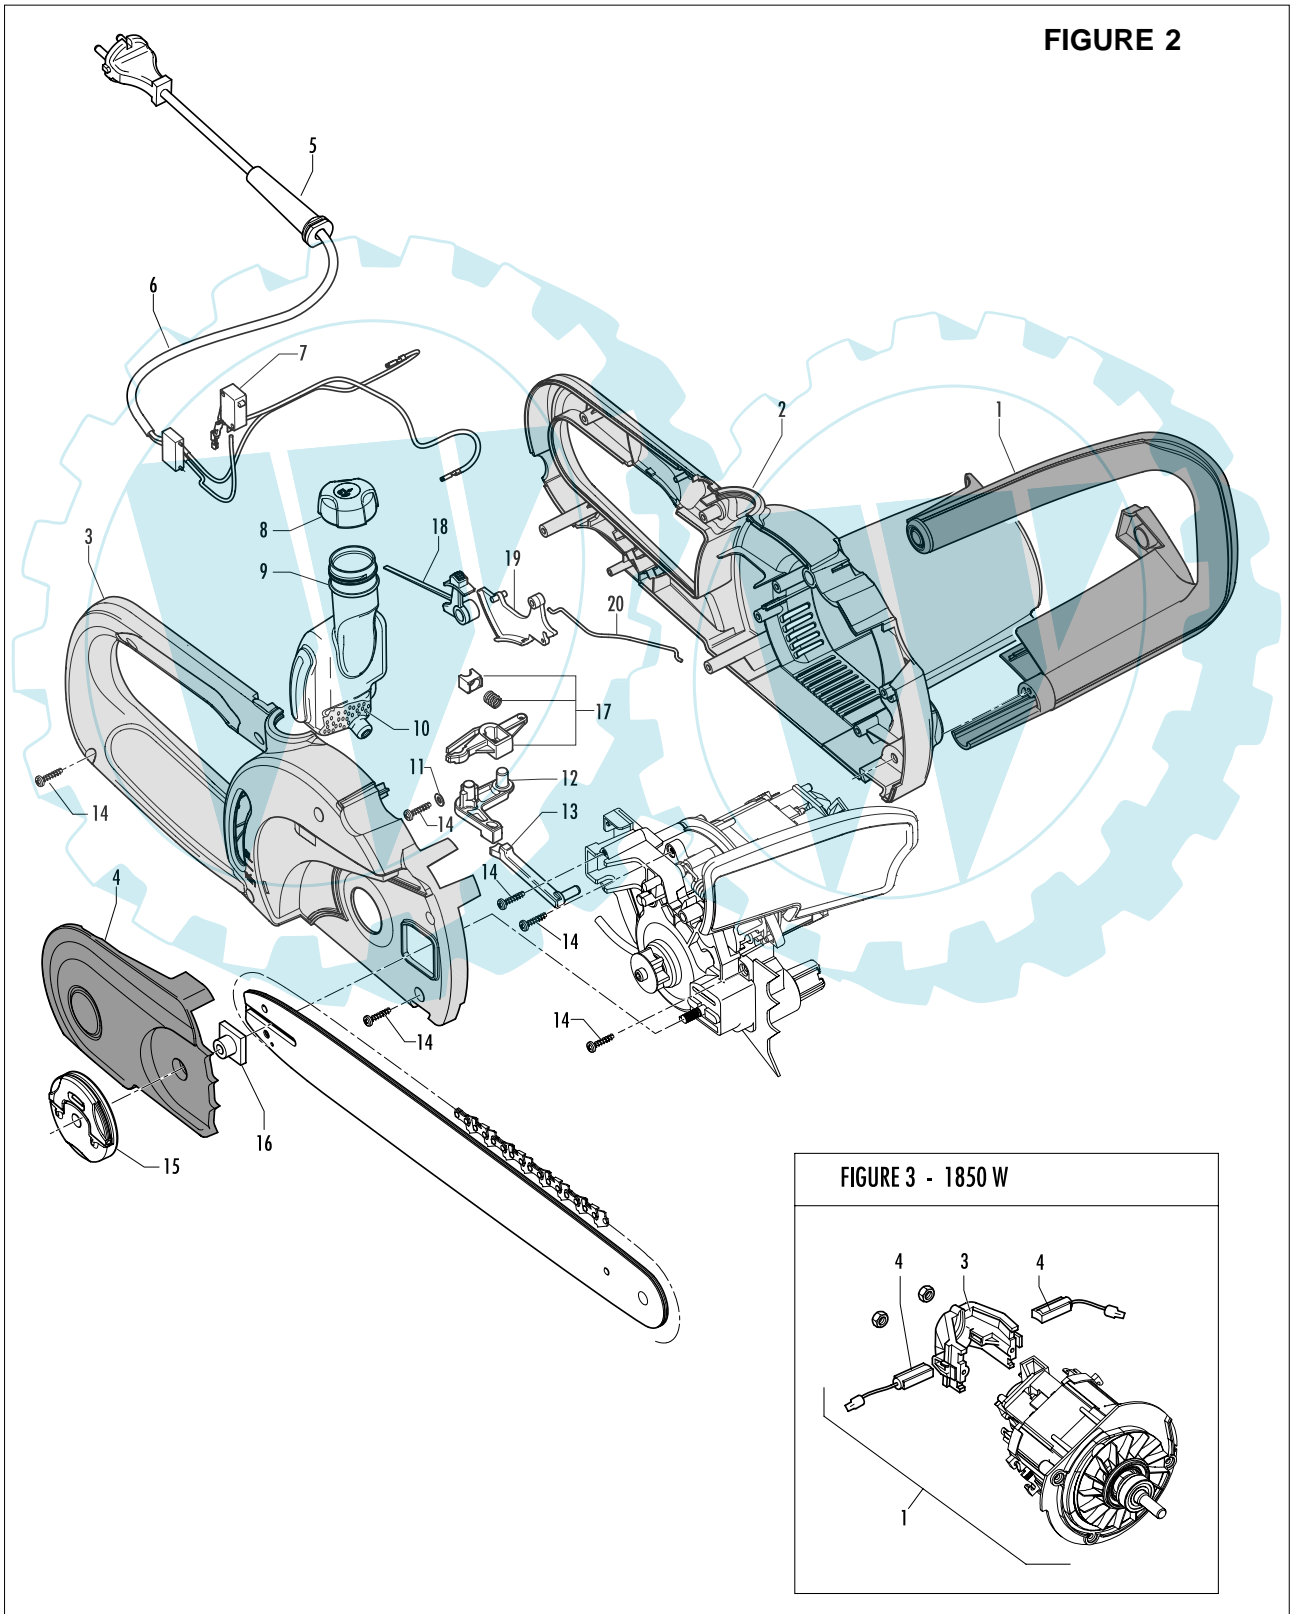

brand	PARTNER

date	MAR/03	SHEET 3/4

Model	Prefix
P 1840 ASSY UK	01

Product number	953900444